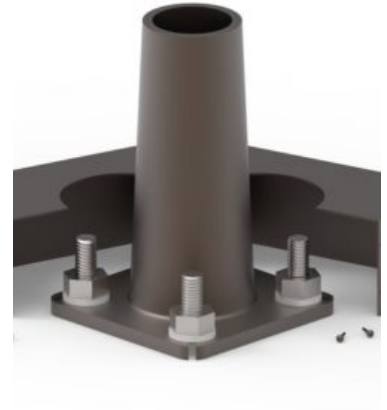

FREE Freight

[Read More](#)

SKU: PPRTSH-20B61-

Price: \$1,697.00

Categories: [Round Tapered Steel Pole](#), [Surface Mount Led](#)

PPRTSH -14B52** 14 FT. 5.2" BUTT DIAMETER, 11 GA. ROUND TAPERED STEEL POLE

14 ft. 5.2" butt diameter, round tapered, 11 gauge steel lighting pole.

FREE Freight

[Read More](#)

SKU: PPRTSH -14B52-

Price: \$1,170.00

Categories: [Round Tapered Steel Pole](#), [Surface Mount Led](#)

PPRTSH-10B45** 10 FT. 4.5" BUTT DIAMETER, 11 GA. ROUND TAPERED STEEL POLE