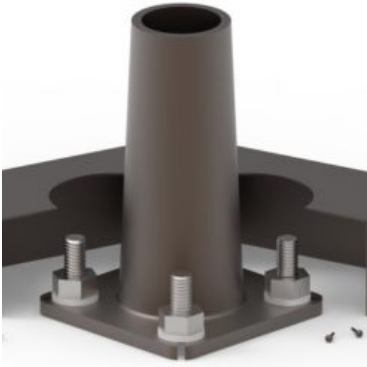

TEMPORARY WORK LIGHTS

Image Name Description Price [Quick View](#) [Buy](#)

LED RETROFIT

Image Name Description Price **Quick View** **Buy**

PPRTSH -20B61 20 FT. 6.1" BUTT DIAMETER, 11 GA. ROUND TAPERED STEEL POLE**

20 ft. 6.1" butt diameter, round tapered, 11 gauge steel lighting pole.

FREE Freight

[Read More](#)

SKU: PPRTSH-20B61-

Price: \$1,697.00

Categories: [Round Tapered Steel Pole](#), [Surface Mount Led](#)

PPRTSH -14B52 14 FT. 5.2" BUTT DIAMETER, 11 GA. ROUND TAPERED STEEL POLE**

14 ft. 5.2" butt diameter, round tapered, 11 gauge steel lighting pole.

FREE Freight

[Read More](#)

SKU: PPRTSH -14B52-

Price: \$1,170.00

Categories: [Round Tapered Steel Pole](#), [Surface Mount Led](#)

PPRTSH-10B45** 10 FT. 4.5" BUTT DIAMETER, 11 GA. ROUND TAPERED STEEL POLE

10 ft. 4.5" butt diameter, round tapered, 11 gauge steel lighting pole.

FREE Freight

[Read More](#)

SKU: PPRTSH-10B45

Price: \$1,007.00

Categories: [Round Tapered Steel Pole](#), [Surface Mount Led](#)

TRANT WALLPACK SERIES | 30W, 40W, 60W, 80W, 100W, 120W