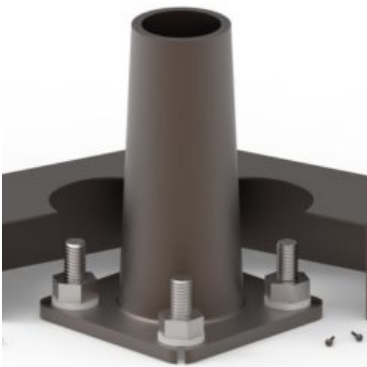

14 ft. 5.2" butt diameter, round tapered, 11 gauge steel lighting pole.

FREE Freight

[Read More](#)

SKU: PPRTSH -14B52-

Price: \$1,170.00

Categories: [Round Tapered Steel Pole](#), [Surface Mount Led](#)

PPRTSH-10B45** 10 FT. 4.5" BUTT DIAMETER, 11 GA. ROUND TAPERED STEEL POLE