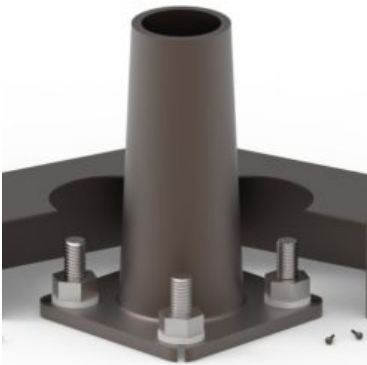

[Read More](#)

SKU: DENZ-FL-B10W

Price: \$24.00

Categories: [120V](#), [Flood Light Fixtures](#)

SURFACE MOUNT LED

PPRTSH -20B61** 20 FT. 6.1" BUTT DIAMETER, 11 GA. ROUND TAPERED STEEL POLE

20 ft. 6.1" butt diameter, round tapered, 11 gauge steel lighting pole.