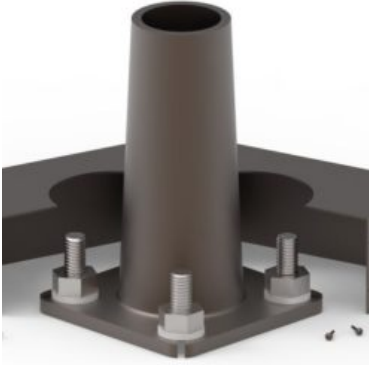

LED FIXTURES	2
Flood Light Fixtures	30
Surface Mount Led	36
Garage Fixtures	38
Temporary Work Lights	42
Pole Top Fixtures	45
Wall Mount Fixtures	59

LED FIXTURES

FLOOD LIGHT FIXTURES

Image Name Description Price [Quick View](#) [Buy](#)

POLE TOP FIXTURES

Image Name Description Price [Quick View](#) [Buy](#)

WALL MOUNT FIXTURES

Image Name Description Price [Quick View](#) [Buy](#)

GARAGE FIXTURES

Image Name Description Price [Quick View](#) [Buy](#)

TEMPORARY WORK LIGHTS

Image Name Description Price [Quick View](#) [Buy](#)

LED RETROFIT

Image Name Description Price **Quick View** **Buy**

PPRTSH -20B61 20 FT. 6.1" BUTT DIAMETER, 11 GA. ROUND TAPERED STEEL POLE**

20 ft. 6.1" butt diameter, round tapered, 11 gauge steel lighting pole.

FREE Freight

[Read More](#)

SKU: PPRTSH-20B61-

Price: \$1,697.00

Categories: [Round Tapered Steel Pole](#), [Surface Mount Led](#)

PPRTSH -14B52 14 FT. 5.2" BUTT DIAMETER, 11 GA. ROUND TAPERED STEEL POLE**