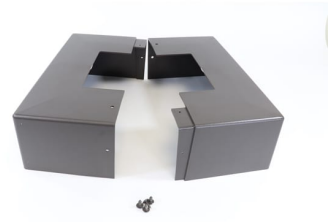

QUICK-SHIP ABS COVER FOR 4" SQUARE POLES

PART NO: SPC945S

Freight charges apply for orders less than $150 | $16.95

FREE shipping for orders over $150

* Please note if you are also ordering metal products, poles, etc