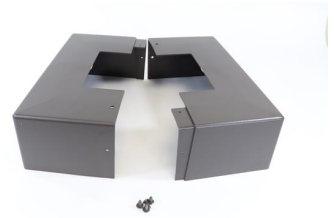

Description:

Standard pole base cover for a 5" square pole. The outside dimensions are 12" x 12".

[Read More](#)

SKU: SPC115SS

Price: \$28.50

Category: [Quick ship Covers](#)

QUICK-SHIP ABS COVER FOR 6" SQUARE POLES

PART NO: SPC136SS

Freight charges apply for orders less than \$150 | \$16.95

FREE shipping for orders over \$150

* Please note if you are also ordering metal products, poles etc

Description:

Standard pole base cover for a 6" square pole. The outside dimensions are 13" x 13".