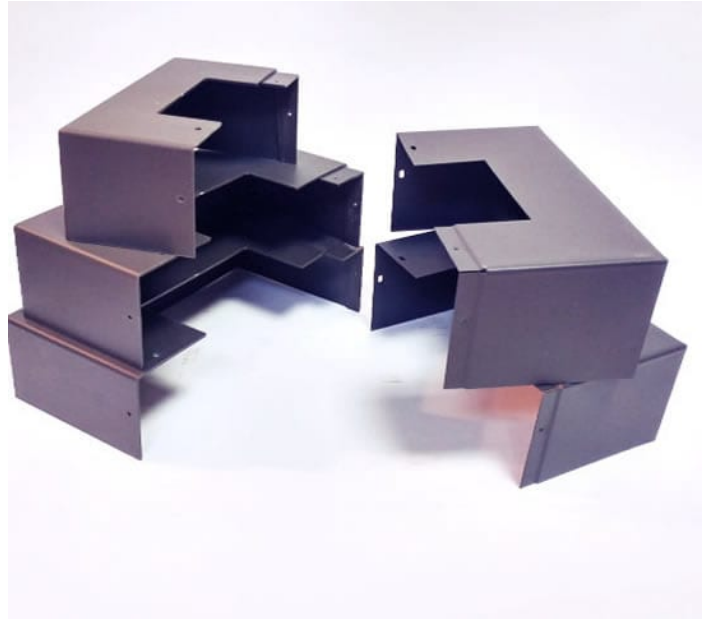

Quick ship Covers 2

QUICK SHIP COVERS

QUICK SHIP STANDARD METAL COVER 6" POLE, 11" BASE - EFSQ116BR

Part No: EFSQ116BR

Shipping Prices for Metal covers
based on quantity:
1-2 units = \$12.95 + \$7 each
Shipping
3 - 10 units = \$7.00 each Shipping
11 - 20 units = \$4.00 each Shipping

 This is an OEM GRADE product.
It is used as an Original Equipment
part by the pole manufactureres or it
meets their specifications.

[Read More](#)

SKU: EFSQ116BR

Price: \$42.00

Category: [Quick ship Covers](#)

Description:

Standard pole base cover for a 5" square pole. The outside dimensions are 12" x 12".

[Read More](#)

SKU: SPC115SS

Price: \$28.50

Category: [Quick ship Covers](#)

QUICK-SHIP ABS COVER FOR 6" SQUARE POLES