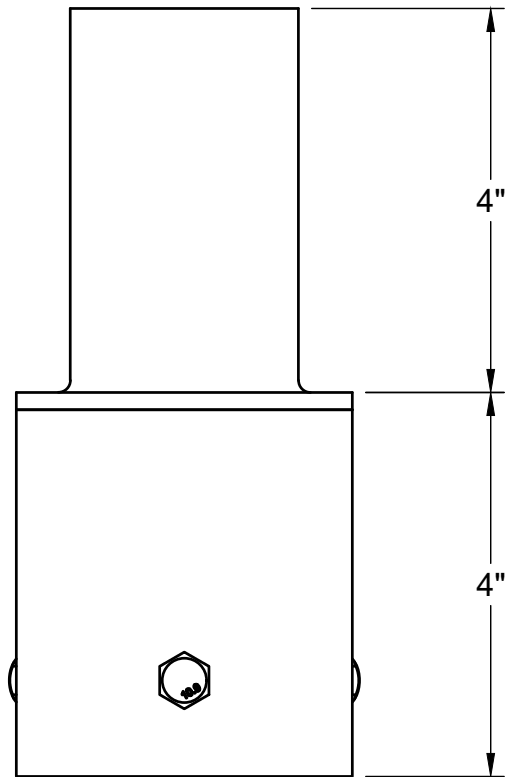

OD 2  $\frac{3}{8}$ "

ID 3.23"

**Brightlots.com**

800 E. Northwest Hwy, Suite 700  
Palatine IL, 60074 | 888-364-8802

TITLE **ROUND TENON ADAPTER**  
**3" TO 2.36"**

SIZE	DWG NO	REV
A	BL-TN-RD3V	0

DRAWN BY SMIT RAMANI DATE 18 May 2023